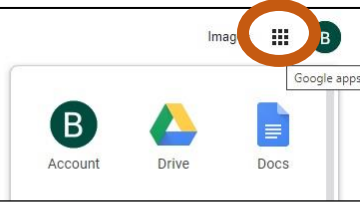

How to log into your school Google account:

The Google logo is displayed in its standard multi-colored font.

Click on the grid to access your Google apps like Google drive and Google Docs