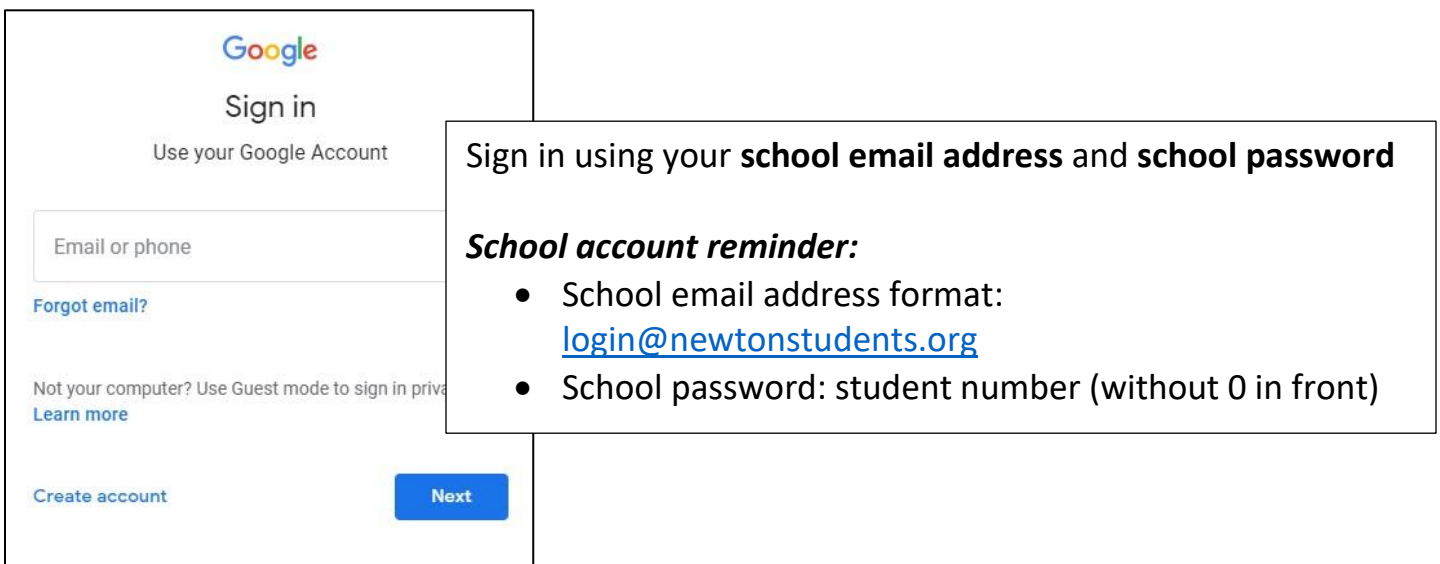

How to log into your school Google account:

The Google logo is displayed in its standard multi-colored font.

Click on the grid to access your Google apps like Google drive and Google Docs